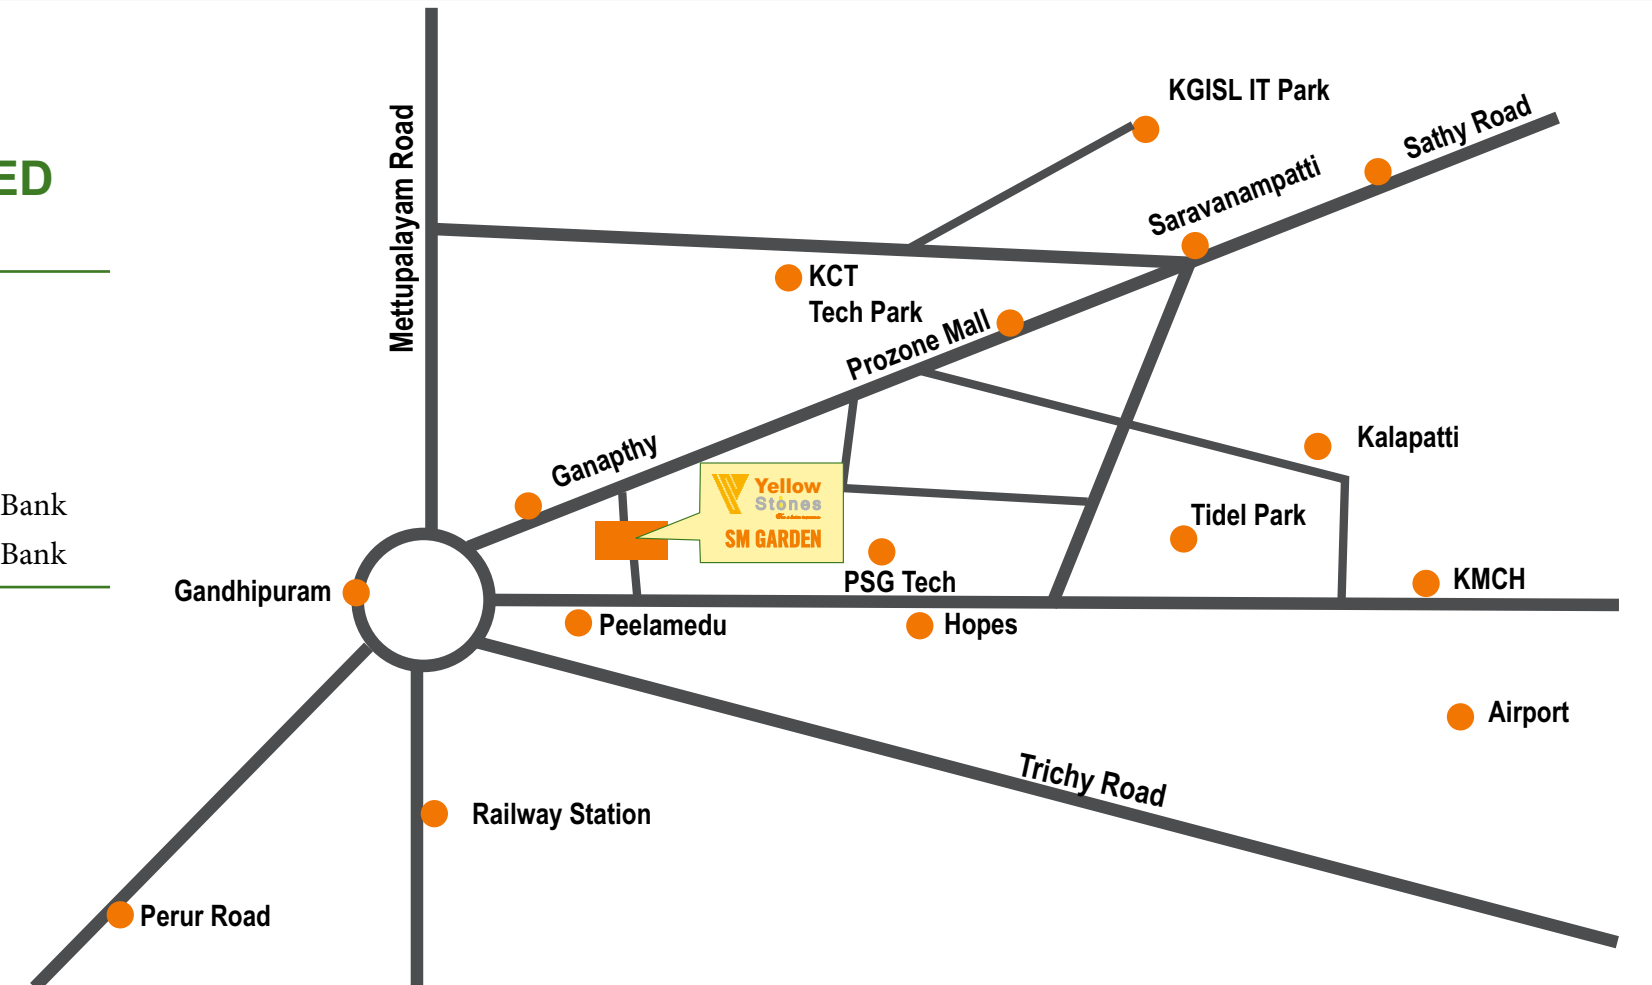

Front Arch

Green Environment

Children Play Area

Lane Trees

Tar Road

Drainage

### NEAREST PLACES

Ganthipuram	: 3KM	Prozone Mall	: 2KM
SNR College	: 2.5KM	Funmall	: 5KM
SNR Cricket stadium	: 2.5KM	Coimbatore Airport	: 7KM
CMS School	: 1KM	Railway Station	: 7.4KM
Ganapathy Bus Stand	: 900M	PSG Tech	: 4.5KM
Sri Ramakrishna Hospita	3KM	Saravanampatti	: 4KM
GKNM Hospital	: 4KM	KGISL	: 5KM
Brookefields	: 6.7KM		